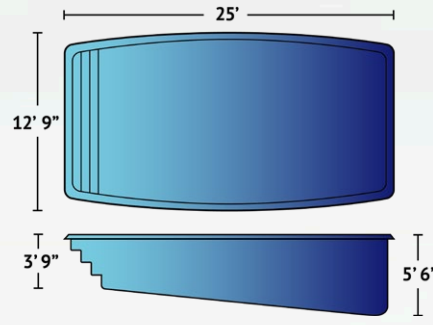

Islander

You'll feel like you're on your private island with the Islander pool model. At 25' by 12'9" and a graduated depth from 3'9" to 5'6", you'll be able to make the most of your summer. The curved rectangle shape of the Islander adds stunning aesthetics to your backyard swim space. Go ahead, jump in, swim laps or splash with the kids, the Islander was made for this!

SPECIFICATIONS:

Dimensions

Exterior	12'9" x 25'
Interior	11'9" x 24'

Depth	3'9" to 5'6"

Features	Graduated Depth Full-Width Entry Steps Large, Open Corridor