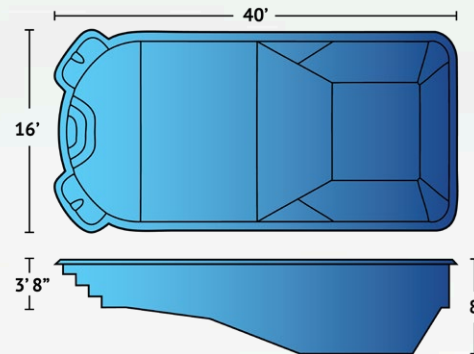

Large Pools

* All pool dimensions are approximate. Final product may vary slightly.

Antigua

The gentle curves of the Antigua pool model makes it perfect for sunbathing, family fun or entertaining friends. At 31'8" in length and 13'6" in width, with rounded bench seating at the shallow end and a graduated depth up to 6', this pool is the getaway you've always wanted. While it may not be a Caribbean island, the Antigua will transform your backyard into a tropical oasis that satisfies both your social and solitary sides.

SPECIFICATIONS:

Dimensions

Exterior	13' 6" x 31'8"
Interior	13' x 31'

Depth	3'7" to 6'
--------------	------------

Features	Rounded Bench Seating Graduated Depth Convenient Entry Steps Optional Bubblers
-----------------	---

Olympian

Take home the gold with the Olympian pool. Dual seating areas at each corner of the generous shallow end make it perfect for family gathering while the 8' deep end allows for a slide placement. The 40' length and 16' width make this superior pool perfect for serious swimming and training or larger gatherings and family entertainment.