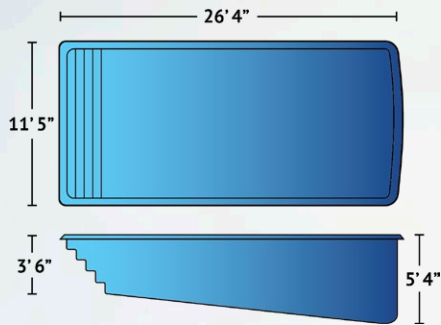

SPECIFICATIONS:

Dimensions

Exterior	16' x 40'
Interior	15'1" x 38'6"

Depth	3'8" to 8'
--------------	------------

Features	Built-Out Lounge Seats Significant Drop in Depth Simple Built-In Stairs
-----------------	---

* All pool dimensions are approximate. Final product may vary slightly.

Caribbean

Classic, elegant and serene, the Caribbean brings a slice of paradise right into your backyard. Full-width entry stairs at the shallow end make a great gathering place for swimmers to rest, sit and chat with friends. The 3'6" shallow end gradually slopes to the 5'4" deep end giving this model an appeal to swimmers of all levels. Measuring 11'5" in width and 26'4" in length, the Caribbean pool is perfect for exercise, family fun and entertainment.