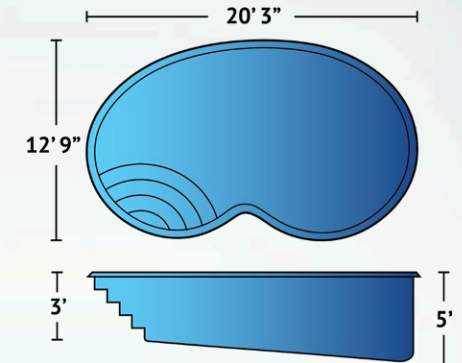

”

Martinique

Bring a slice of the Caribbean to your backyard with the Martinique. The sweeping curves of the 'kidney bean' shape make it the perfect pool for larger gatherings in a limited space. Built-in stairs at the shallow side entice you to swim, float, relax, or join an rousing game of Marco Polo! The gradual depth of 3'5" to 5'4" gives swimmers of all levels maximum pool fun. At 28'4" long and 13'1" wide the Martinique is made for family fun and entertainment.

SPECIFICATIONS:

Dimensions

Exterior	13'1" x 28'4"
Interior	12'10" x 27'8"

Depth	3'5" to 5'4"
-------	--------------

Features	Graduated Depth Built-In Stairs Kidney Bean Shape
----------	---

Oasis

The uniquely-shaped Oasis pool offers exactly what its name implies: a backyard oasis to be enjoyed by all. A bumped out seating area is the perfect place for swimmers to relax without leaving the pool. The 18'7" by 13'3" and graduated depth from 3' to 4'6" guarantees this pool will keep you cool and comfortable all summer long.

SPECIFICATIONS:

Dimensions

Exterior	13'3" x 18'7"
Interior	11'3" x 16'6"

Depth	3' to 4'6"
-------	------------

Features	Built-Out Bench Seat Graduated Depth Discreet Entry Steps Unique Pool Shape
----------	--

June Bug

You won't want to go back inside once you install the June Bug pool! Shaped in the 'kidney bean' design, the curvaceous June Bug will delight loungers, sunbathers and recreational swimmers alike. Dramatic circular steps at the shallow side invite you to enjoy a refreshing dip in the clear water. Gradually sloping to a 5' maximum depth, the dimensions of the June Bug, 20'3" by 12'9", give ample room for family fun and entertaining.