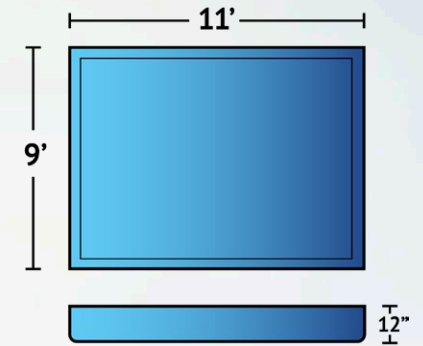

Depth

3'3"

Features

Spa Spillover
Spa Jets
Perimeter Bench Seat
Shallow Entry Step

Tanning Ledges / Kiddie Pools

* All pool dimensions are approximate. Final product may vary slightly.

Capri in Ocean

Guppy