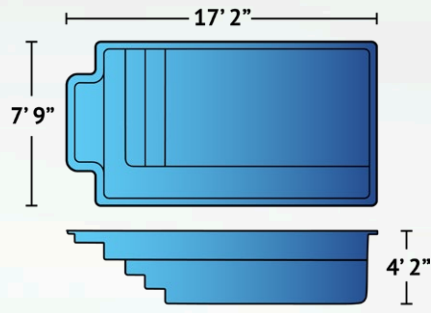

SPECIFICATIONS:

Dimensions

Exterior	13'3" x 18'7"
Interior	11'3" x 16'6"

Depth	3' to 4'6"
-------	------------

Features	Built-Out Bench Seat Graduated Depth Discreet Entry Steps Unique Pool Shape
----------	--

June Bug

You won't want to go back inside once you install the June Bug pool! Shaped in the 'kidney bean' design, the curvaceous June Bug will delight loungers, sunbathers and recreational swimmers alike. Dramatic circular steps at the shallow side invite you to enjoy a refreshing dip in the clear water. Gradually sloping to a 5' maximum depth, the dimensions of the June Bug, 20'3" by 12'9", give ample room for family fun and entertaining.

SPECIFICATIONS:

Dimensions

Exterior	12'9" x 20'3"
Interior	11'5" x 19'4"

Depth	3' to 5'
-------	----------

Features	Graduated Depth Rounded Entry Steps Kidney Bean Shape Open Activity Area
----------	---

Small Pools / Patio Pools

* Pool dimensions are approximate. Final product may vary slightly.

* All small pools can be retrofitted with spa jets to create the perfect swim spa.

Cove

Perfect for small backyards or sites with limited space, the Cove can be installed as a pool or retrofitted with jets to create a relaxing swim spa. The Cove measures 12'4" by 8'1" in an oval shape with a modern flair, and features curved entry steps and bench seating around the perimeter of the pool. The Cove is a great pool for relaxing, sun bathing, and mingling with friends and family.