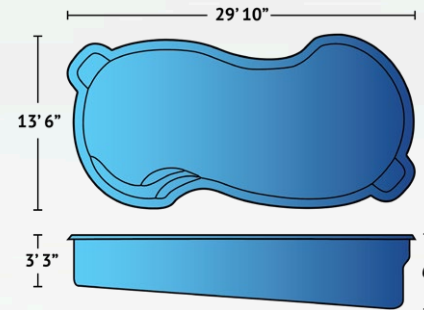

OCEAN

CALIFORNIA

SLATE

SANDSTONE

WHITE

** Swatches above are actual pictures of gelcoat color samples. Final product may reflect slight variations, particularly when filled with water.*

Large Pools

* All pool dimensions are approximate. Final product may vary slightly.

Palmetto

The Palmetto, measuring 30'6" by 14'7", is a contemporary, rectangular design that features a spacious tanning ledge (6' long, & 12" deep) at the shallow end of the pool, followed by a full-width bench seat, and sleek side-entry steps leading to the shallow end of the pool floor. At 5'9", the deep end of the pool, offers another full-width bench seat, perfect for relaxing. There is also a safety ledge built around the pool perimeter. This amazing pool represents simplicity and comfort with all the features one could ask for in a modern pool, including an area great for sunbathing or kids at play.

SPECIFICATIONS:

Dimensions

Exterior	14'7" x 30'6"
Interior	13' x 28'10"

Pool Depth 4'6" to 5'9"

Ledge Depth 12" Splash Pad

Features Built-In Tanning Ledge
(2) Full-Width Benches
Graduated Depth
Sleek Side-Entry Steps
Safety Ledge