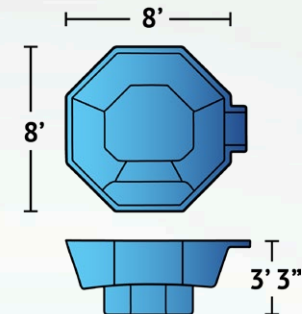

Depth	4'2"
-------	------

Features	Full-Length Bench Flat-Bottom Pool Convenient Entry Steps
----------	---

SPECIFICATIONS:

Dimensions

Exterior	9' x 17'1"
Interior	7'9" x 16'1"

Depth	4'6"
-------	------

Features	Built-In Bench Seating Flat-Bottom Pool Built-In Curved Steps
----------	---

SPECIFICATIONS:

Dimensions

Exterior	7'9" x 19'2"
Interior	6'9" x 18'4"

Depth	5'
-------	----

Features	Flat-Bottom Pool Built-In Side Stairs
----------	--

Bermuda in White

Spas Match your pool!

* Pool dimensions are approximate. Final product may vary slightly.