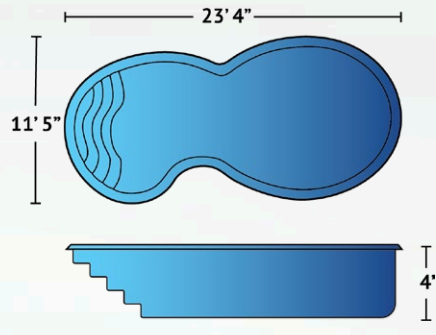

SPECIFICATIONS:

Dimensions

Exterior	11'8" x 23'11"
Interior	10'7" x 22'11"

Depth	4'6"
-------	------

Features	Discreet Corner Steps Flat-Bottom Pool Large Activity Area Great Lap Pool
----------	--

Naples

Enjoy European luxury in the comfort and convenience of your backyard with the Naples pool model. The classic Roman entry styled stairs and bench seating at the shallow end is echoed by the semi-circular bench seating at the deep end. The 23'10" length by 11'10" width and gradual depth from 4' to 5'6" allows for plenty of room to sunbathe yet easily accommodates entertaining friends and family.

SPECIFICATIONS:

Dimensions

Exterior	11'10" x 23'10"
Interior	11' x 23'

Depth	4' to 5'6"
-------	------------

Features	Built-In Bench Seating Graduated Depth Built-In Stairs
----------	--

Medium Pools

* All pool dimensions are approximate. Final product may vary slightly.