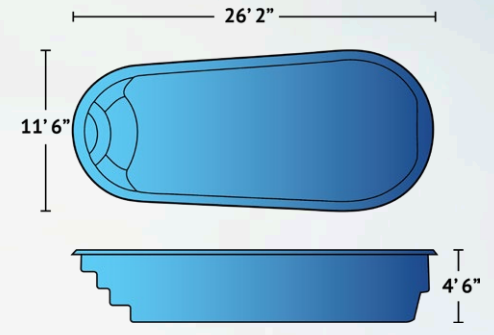

The Gulfstream is the perfect focal point for a medium-sized space. It features a constant depth of 4'6" for the entire 23'11" length and 11'8" width. The corner stairs provide a safe and elegant entry with minimal intrusion into the swimming area. The Gulfstream is designed with lap swimming, hydro training or family entertaining in mind.

SPECIFICATIONS:

Dimensions

Exterior	11'8" x 23'11"
Interior	10'7" x 22'11"

Depth	4'6"
-------	------

Features	Discreet Corner Steps Flat-Bottom Pool Large Activity Area Great Lap Pool
----------	--

Naples

Enjoy European luxury in the comfort and convenience of your backyard with the Naples pool model. The classic Roman entry styled stairs and bench seating at the shallow end is echoed by the semi-circular bench seating at the deep end. The 23'10" length by 11'10" width and gradual depth from 4' to 5'6" allows for plenty of room to sunbathe yet easily accommodates entertaining friends and family.

SPECIFICATIONS:

Dimensions

Exterior	11'10" x 23'10"
Interior	11' x 23'

Depth	4' to 5'6"
-------	------------

Features	Built-In Bench Seating Graduated Depth Built-In Stairs
----------	--

Medium Pools

* All pool dimensions are approximate. Final product may vary slightly.