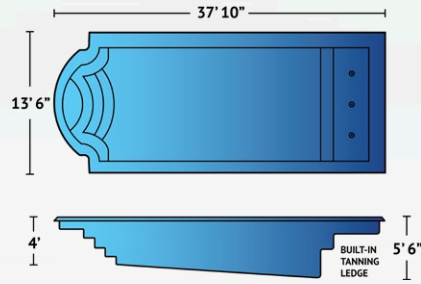

SPECIFICATIONS:

Dimensions

Exterior	13'6" x 29'10"
Interior	12'8" x 29'

Depth 3'3" to 6'

Features Built-Out Lounge Seats
Graduated Depth
Discreet Entry Stairs
Large, Open Corridor
Safety Ledge

Grand Baron

With all the style and appeal of the Baron, the Grand Baron offers the same convenient features, but on a grander scale. This 35' by 16' freeform pool offers a graduated depth from 3' to 5'10" in the deep end. The shallow and deep ends both offer convenient dual-seating benches, while the discreet entry steps of the Grand Baron allow for even more space, perfect for swimming laps or larger groups to play games. No matter the activity, this pool is the place for you to do it in style.

SPECIFICATIONS:

Dimensions

Exterior	16' x 35'
Interior	14'6" x 34'9"

Depth 3' to 5'10"

Features Built-Out Lounge Seats
Graduated Depth
Discreet Entry Stairs
Large, Open Corridor
Safety Ledge

“

I have spread the word of how elegant my Alaglas pool looks in my backyard. It turns my social gatherings into a mini vacation every time.

Carole Davis - Columbia, SC
Homeowner

”

Majestic

Majestic is the perfect word to describe this uniquely-designed, Roman-style pool. Measuring 37'10" by 13'6", the Majestic is a true combination of classic beauty and functionality, melding modern, straight lines with traditional freeform style. This model offers a graduated depth from 4' to 5'6" and incorporates popular features like the built-in tanning ledge at the deep end of the pool, curved entry steps and adjacent bench seating. The tanning ledge can be retrofitted with bubblers for a fun kiddie splash pad your family can enjoy.

SPECIFICATIONS:

Dimensions

Exterior	13'6" x 37'10"
Interior	13'2" x 36'2"

Depth	4' to 5'6"
-------	------------

Features	Built-In Tanning Ledge Full-Width Step/Bench Graduated Depth Curved Entry Steps Large Activity Area
----------	---