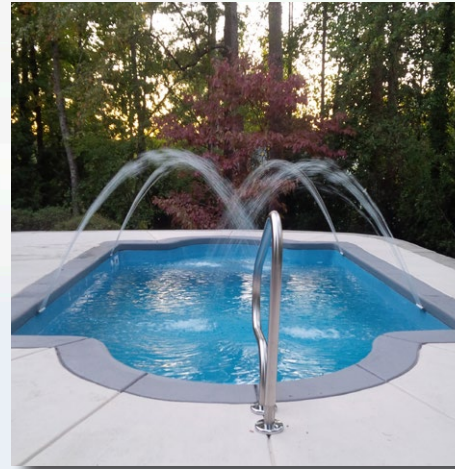

Water Features

By adding a water feature to your Alaglas Pool, you create a calming space for relaxation and comfort. Enjoy the ambient sounds of cascading water while floating or lounging poolside. Water features add a little style and beauty to any pool; from fountains and waterfalls to bubblers and jets, our authorized Alaglas dealers can customize your pool to design a truly unique environment to suit your needs and aesthetic style!