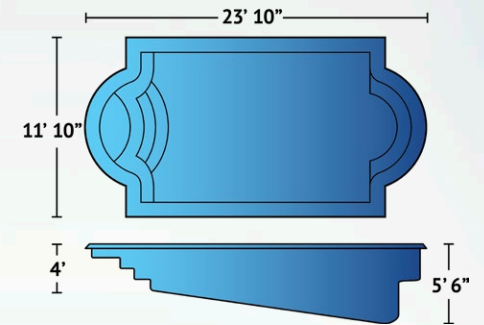

SPECIFICATIONS:

Dimensions

Exterior	12'9" x 25'
Interior	11'9" x 24'

Depth	3'9" to 5'6"
-------	--------------

Features	Graduated Depth Full-Width Entry Steps Large, Open Corridor
----------	---

Gulfstream

The Gulfstream is the perfect focal point for a medium-sized space. It features a constant depth of 4'6" for the entire 23'11" length and 11'8" width. The corner stairs provide a safe and elegant entry with minimal intrusion into the swimming area. The Gulfstream is designed with lap swimming, hydro training or family entertaining in mind.

SPECIFICATIONS:

Dimensions

Exterior	11'8" x 23'11"
Interior	10'7" x 22'11"

Depth	4'6"
-------	------

Features	Discreet Corner Steps Flat-Bottom Pool Large Activity Area Great Lap Pool
----------	--

Naples

Enjoy European luxury in the comfort and convenience of your backyard with the Naples pool model. The classic Roman entry styled stairs and bench seating at the shallow end is echoed by the semi-circular bench seating at the deep end. The 23'10" length by 11'10" width and gradual depth from 4' to 5'6" allows for plenty of room to sunbathe yet easily accommodates entertaining friends and family.

SPECIFICATIONS:

Dimensions

Exterior	11'10" x 23'10"
Interior	11' x 23'

Depth	4' to 5'6"
-------	------------

Features	Built-In Bench Seating Graduated Depth Built-In Stairs
----------	--

Medium Pools

* All pool dimensions are approximate. Final product may vary slightly.