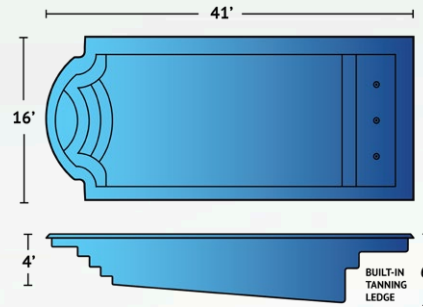

SPECIFICATIONS:

Dimensions

Exterior	16' x 35'
Interior	14'6" x 34'9"

Depth 3' to 5'10"

Features Built-Out Lounge Seats
Graduated Depth
Discreet Entry Stairs
Large, Open Corridor
Safety Ledge

“

I have spread the word of how elegant my Alaglas pool looks in my backyard. It turns my social gatherings into a mini vacation every time.

Carole Davis - Columbia, SC
Homeowner

”

Majestic

Majestic is the perfect word to describe this uniquely-designed, Roman-style pool. Measuring 37'10" by 13'6", the Majestic is a true combination of classic beauty and functionality, melding modern, straight lines with traditional freeform style. This model offers a graduated depth from 4' to 5'6" and incorporates popular features like the built-in tanning ledge at the deep end of the pool, curved entry steps and adjacent bench seating. The tanning ledge can be retrofitted with bubblers for a fun kiddie splash pad your family can enjoy.

SPECIFICATIONS:

Dimensions

Exterior	13'6" x 37'10"
Interior	13'2" x 36'2"

Depth	4' to 5'6"
-------	------------

Features	Built-In Tanning Ledge Full-Width Step/Bench Graduated Depth Curved Entry Steps Large Activity Area
----------	---

Grand Majestic

The Grand Majestic has all the opulent features of the Majestic, only scaled up to 41' by 16' in size.. This beautifully designed Roman pool features a graduated depth from 4' to 6' and a tanning ledge along the deep end. The entry stairs are conveniently curved and perfectly adjacent to the bench seating, allowing you to accommodate more guests. This tanning ledge can easily be transformed into a fun kiddie splash deck with bubblers to keep you all cool on a hot summer day.