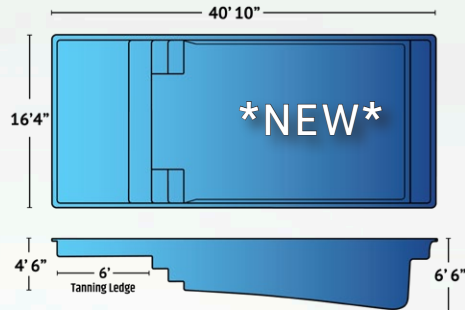

Palmetto

The Palmetto, measuring 30'6" by 14'7", is a contemporary, rectangular design that features a spacious tanning ledge (6' long, & 12" deep) at the shallow end of the pool, followed by a full-width bench seat, and sleek side-entry steps leading to the shallow end of the pool floor. At 5'9", the deep end of the pool, offers another full-width bench seat, perfect for relaxing. There is also a safety ledge built around the pool perimeter. This amazing pool represents simplicity and comfort with all the features one could ask for in a modern pool, including an area great for sunbathing or kids at play.

SPECIFICATIONS:

Dimensions

Exterior	14'7" x 30'6"
Interior	13' x 28'10"

Pool Depth 4'6" to 5'9"

Ledge Depth 12" Splash Pad

Features Built-In Tanning Ledge
(2) Full-Width Benches
Graduated Depth
Sleek Side-Entry Steps
Safety Ledge