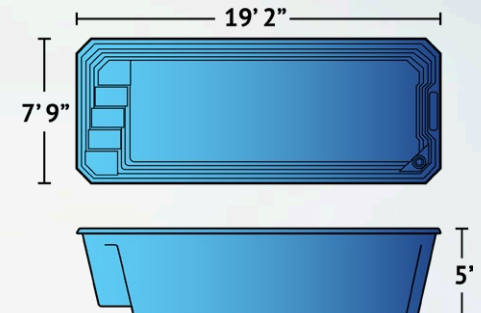

Citation III

Enjoy the peaceful ambiance of the Citation III while you swim, relax or entertain. The 19'2" length and constant 5' depth makes this a perfect spot for laps, personal hydro-training and recreation. The entry stairs are positioned so they hug the 7'9" width to allow a maximum swim area.

SPECIFICATIONS:

Dimensions

Exterior	8'3" x 11'1"
Interior	7'11" x 10'9"

Depth	3'8"

Features	Perimeter Bench Seat Built-In Stairs Flat-Bottom Pool

SPECIFICATIONS:

Dimensions

Exterior	7'9" x 17'2"
Interior	7' x 16'7"

Depth	4'2"

Features	Full-Length Bench Flat-Bottom Pool Convenient Entry Steps

SPECIFICATIONS:

Dimensions

Exterior	9' x 17'1"
Interior	7'9" x 16'1"

Depth	4'6"

Features	Built-In Bench Seating Flat-Bottom Pool Built-In Curved Steps

SPECIFICATIONS:

Dimensions

Exterior	7'9" x 19'2"
Interior	6'9" x 18'4"

Depth	5'

Features	Flat-Bottom Pool Built-In Side Stairs