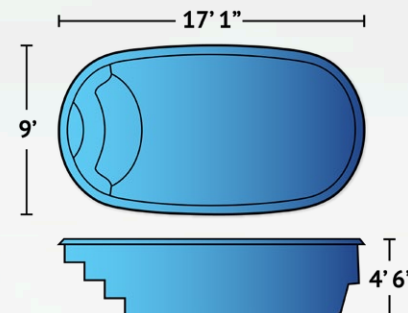

Citation II

The Citation II is a lovely addition to any home. At a 17'1" by 9', the oval design of this pool model would fit beautifully into any backyard settings. With the consistent depth of 4'6", this pool is perfect for personal relaxation or family fun.