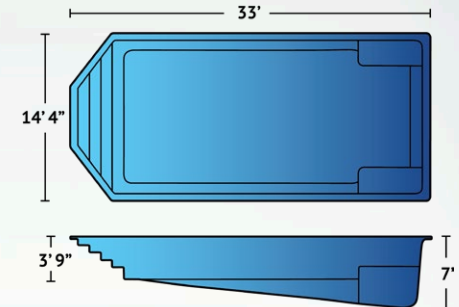

SPECIFICATIONS:

Dimensions

Exterior	13'6" x 37'10"
Interior	13'2" x 36'2"

Depth	4' to 5'6"
-------	------------

Features	Built-In Tanning Ledge Full-Width Step/Bench Graduated Depth Curved Entry Steps Large Activity Area
----------	---

Grand Majestic

The Grand Majestic has all the opulent features of the Majestic, only scaled up to 41' by 16' in size.. This beautifully designed Roman pool features a graduated depth from 4' to 6' and a tanning ledge along the deep end. The entry stairs are conveniently curved and perfectly adjacent to the bench seating, allowing you to accommodate more guests. This tanning ledge can easily be transformed into a fun kiddie splash deck with bubblers to keep you all cool on a hot summer day.

SPECIFICATIONS:

Dimensions

Exterior	16' x 41'
Interior	15' x 40'

Depth	4' to 6'
-------	----------

Features	Built-In Tanning Ledge Full-Width Step/Bench Graduated Depth Curved Entry Steps Large Activity Area
----------	---