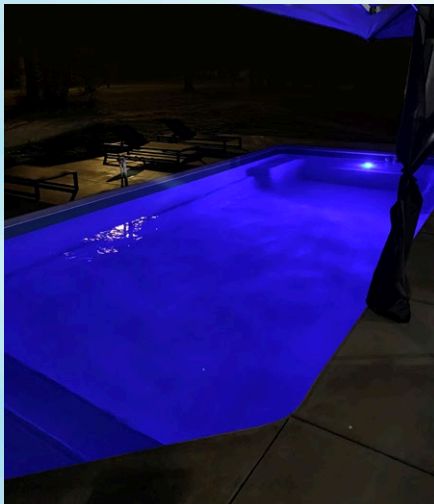

Pool Options & Add-On Accessories

Fully Customize Your Alaglas Experience!

Our Alaglas Dealers are fully licensed, certified, and trained to install Alaglas fiberglass pools, and create the complete backyard oasis of your dreams. Collaborate with our dealers to design and construct your ideal decking and surrounding landscape opportunities; even take it to the next level with custom lighting, water features and other add-ons!

To create a pool that stands out and reflects your sense of style, you can hand-pick all your preferred accessories through your builder. Choose your LED lighting, add bubblers to your tanning ledges, install water fountains or jet streams, create beautiful (and relaxing) waterfalls and ledges, or incorporate any combination of these amazing features to help make it your own little "slice of paradise". Many dealers also offer decorative waterline tile that would enhance the colors of our already vibrant, shimmering gelcoats. Ask your dealer about all your customization options and see how they can transform your backyard space!

Lighting Re-imagined

Enjoy setting a serene mood or a festive party atmosphere with our added lighting features. Whether you go for a night swim or are entertaining guests at poolside, an LED or Fiber-Optic lighting system will enhance your experience! LED color-changing lights bring an added level of excitement and ambiance to your pool and surrounding area. Ask your authorized Alaglas Dealer about all your lighting options!