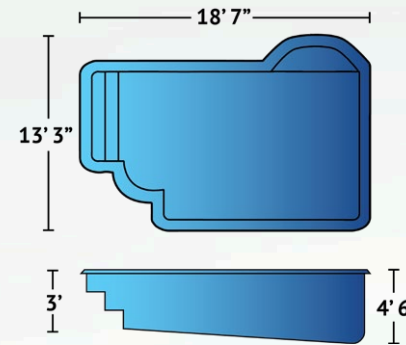

SPECIFICATIONS:

Dimensions

Exterior	12'1" x 25'9"
Interior	11'3" x 24'11"

Depth	4'6"
-------	------

Features	Discreet Entry Steps Flat-Bottom Pool Kidney Bean Shape
----------	---

SPECIFICATIONS:

Dimensions

”

Martinique

Bring a slice of the Caribbean to your backyard with the Martinique. The sweeping curves of the 'kidney bean' shape make it the perfect pool for larger gatherings in a limited space. Built-in stairs at the shallow side entice you to swim, float, relax, or join an rousing game of Marco Polo! The gradual depth of 3'5" to 5'4" gives swimmers of all levels maximum pool fun. At 28'4" long and 13'1" wide the Martinique is made for family fun and entertainment.

SPECIFICATIONS:

Dimensions

Exterior	13'1" x 28'4"
Interior	12'10" x 27'8"

Depth	3'5" to 5'4"
-------	--------------

Features	Graduated Depth Built-In Stairs Kidney Bean Shape
----------	---

Oasis

The uniquely-shaped Oasis pool offers exactly what its name implies: a backyard oasis to be enjoyed by all. A bumped out seating area is the perfect place for swimmers to relax without leaving the pool. The 18'7" by 13'3" and graduated depth from 3' to 4'6" guarantees this pool will keep you cool and comfortable all summer long.

SPECIFICATIONS:

Dimensions

Exterior	13'3" x 18'7"
Interior	11'3" x 16'6"

Depth	3' to 4'6"
-------	------------

Features	Built-Out Bench Seat Graduated Depth Discreet Entry Steps Unique Pool Shape
----------	--