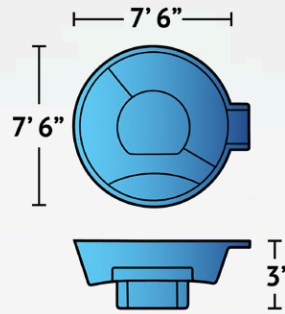

Depth	4'2"
-------	------

Features	Full-Length Bench Flat-Bottom Pool Convenient Entry Steps
----------	---

SPECIFICATIONS:

Dimensions

Exterior	9' x 17'1"
Interior	7'9" x 16'1"

Depth	4'6"
-------	------

Features	Built-In Bench Seating Flat-Bottom Pool Built-In Curved Steps
----------	---

SPECIFICATIONS:

Dimensions

Exterior	7'9" x 19'2"
Interior	6'9" x 18'4"

Depth	5'
-------	----

Features	Flat-Bottom Pool Built-In Side Stairs
----------	--

Bermuda in White

Spas Match your pool!

* Pool dimensions are approximate. Final product may vary slightly.