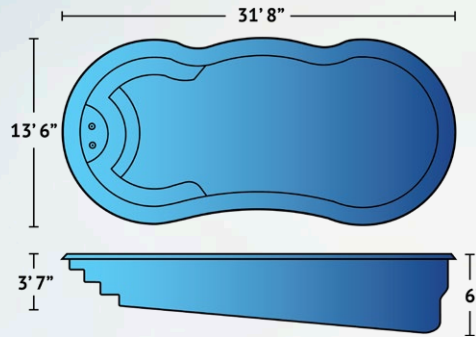

SPECIFICATIONS:

Dimensions

Exterior	14'4" x 33'
Interior	14' x 32'

Depth	3'9" to 7'
-------	------------

Features	Deep-End Bench Seats Graduated Depth Full-Width Entry Stairs Unobstructed Corridor Safety Ledge
----------	---

Large Pools

* All pool dimensions are approximate. Final product may vary slightly.

Antigua

The gentle curves of the Antigua pool model makes it perfect for sunbathing, family fun or entertaining friends. At 31'8" in length and 13'6" in width, with rounded bench seating at the shallow end and a graduated depth up to 6', this pool is the getaway you've always wanted. While it may not be a Caribbean island, the Antigua will transform your backyard into a tropical oasis that satisfies both your social and solitary sides.