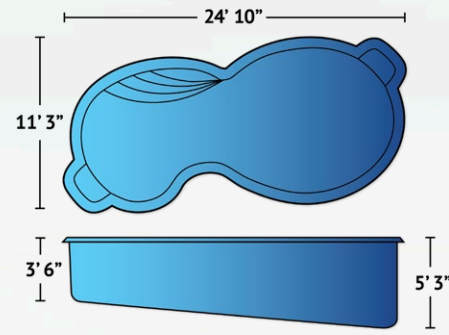

The Gulfstream is the perfect focal point for a medium-sized space. It features a constant depth of 4'6" for the entire 23'11" length and 11'8" width. The corner stairs provide a safe and elegant entry with minimal intrusion into the swimming area. The Gulfstream is designed with lap swimming, hydro training or family entertaining in mind.

SPECIFICATIONS:

Dimensions

Exterior	11'8" x 23'11"
Interior	10'7" x 22'11"

Depth	4'6"
-------	------

Features	Discreet Corner Steps Flat-Bottom Pool Large Activity Area Great Lap Pool
----------	--

Naples

Enjoy European luxury in the comfort and convenience of your backyard with the Naples pool model. The classic Roman entry styled stairs and bench seating at the shallow end is echoed by the semi-circular bench seating at the deep end. The 23'10" length by 11'10" width and gradual depth from 4' to 5'6" allows for plenty of room to sunbathe yet easily accommodates entertaining friends and family.

SPECIFICATIONS:

Dimensions

Exterior	11'10" x 23'10"
Interior	11' x 23'

Depth	4' to 5'6"
-------	------------

Features	Built-In Bench Seating Graduated Depth Built-In Stairs
----------	--

Medium Pools

* All pool dimensions are approximate. Final product may vary slightly.