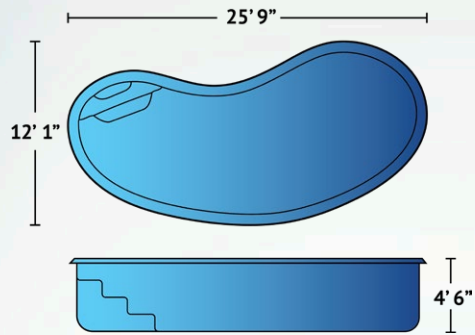

The Gulfstream is the perfect focal point for a medium-sized space. It features a constant depth of 4'6" for the entire 23'11" length and 11'8" width. The corner stairs provide a safe and elegant entry with minimal intrusion into the swimming area. The Gulfstream is designed with lap swimming, hydro training or family entertaining in mind.

SPECIFICATIONS:

Dimensions

Exterior	11'8" x 23'11"
Interior	10'7" x 22'11"

Depth	4'6"
-------	------

Features	Discreet Corner Steps Flat-Bottom Pool Large Activity Area Great Lap Pool
----------	--

Naples

Enjoy European luxury in the comfort and convenience of your backyard with the Naples pool model. The classic Roman entry styled stairs and bench seating at the shallow end is echoed by the semi-circular bench seating at the deep end. The 23'10" length by 11'10" width and gradual depth from 4' to 5'6" allows for plenty of room to sunbathe yet easily accommodates entertaining friends and family.

SPECIFICATIONS:

Dimensions

Exterior	11'10" x 23'10"
Interior	11' x 23'

Depth	4' to 5'6"
-------	------------

Features	Built-In Bench Seating Graduated Depth Built-In Stairs
----------	--

Medium Pools

* All pool dimensions are approximate. Final product may vary slightly.