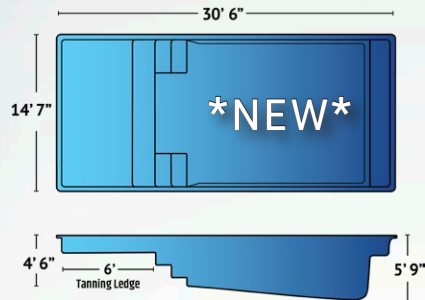

Palmetto

The Palmetto, measuring 30'6" by 14'7", is a contemporary, rectangular design that features a spacious tanning ledge (6' long, & 12" deep) at the shallow end of the pool, followed by a full-width bench seat, and sleek side-entry steps leading to the shallow end of the pool floor. At 5'9", the deep end of the pool, offers another full-width bench seat, perfect for relaxing. There is also a safety ledge built around the pool perimeter. This amazing pool represents simplicity and comfort with all the features one could ask for in a modern pool, including an area great for sunbathing or kids at play.