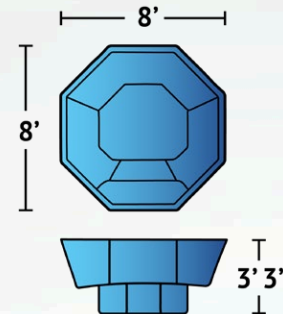

SPECIFICATIONS:

Dimensions

Exterior	7'9" x 19'2"
Interior	6'9" x 18'4"

Depth	5'
-------	----

Features	Flat-Bottom Pool Built-In Side Stairs
----------	--

Bermuda in White

Spas Match your pool!

* Pool dimensions are approximate. Final product may vary slightly.