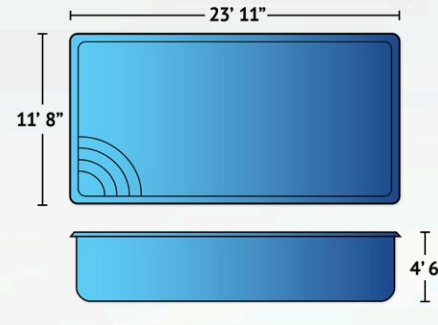

SPECIFICATIONS:

Dimensions

Exterior	11'5" x 26'4"
Interior	10'5" x 25'4"

Depth	3'6" to 5'4"
-------	--------------

Features	Graduated Depth Built-In Stairs Full-Width Entry Steps Large, Open Corridor
----------	--

Islander

You'll feel like you're on your private island with the Islander pool model. At 25' by 12'9" and a graduated depth from 3'9" to 5'6", you'll be able to make the most of your summer. The curved rectangle shape of the Islander adds stunning aesthetics to your backyard swim space. Go ahead, jump in, swim laps or splash with the kids, the Islander was made for this!

SPECIFICATIONS:

Dimensions

Exterior	12'9" x 25'
Interior	11'9" x 24'

Depth	3'9" to 5'6"
-------	--------------

Features	Graduated Depth Full-Width Entry Steps Large, Open Corridor
----------	---

Gulfstream