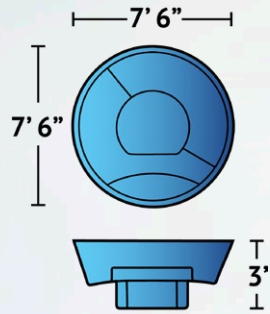

SPECIFICATIONS:

Dimensions

Exterior	8'3" x 11'1"
Interior	7'11" x 10'9"

Depth	3'8"
-------	------

Features	Perimeter Bench Seat Built-In Stairs Flat-Bottom Pool
----------	---

SPECIFICATIONS:

Dimensions

Exterior	7'9" x 17'2"
Interior	7' x 16'7"

Depth	4'2"
-------	------

Features	Full-Length Bench Flat-Bottom Pool Convenient Entry Steps
----------	---

SPECIFICATIONS:

Dimensions

Exterior	9' x 17'1"
Interior	7'9" x 16'1"

Depth	4'6"
-------	------

Features	Built-In Bench Seating Flat-Bottom Pool Built-In Curved Steps
----------	---

SPECIFICATIONS:

Dimensions

Exterior	7'9" x 19'2"
Interior	6'9" x 18'4"

Depth	5'
-------	----

Features	Flat-Bottom Pool Built-In Side Stairs
----------	--

Bermuda in White

Spas Match your pool!

* Pool dimensions are approximate. Final product may vary slightly.