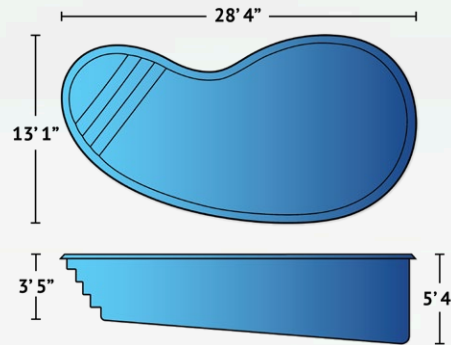

“

I am so pleased with how beautiful my Alaglas pool looks in my backyard. It is like my own personal retreat.

*Sarah Covington - Richmond, VA
Homeowner*

”

Martinique

Bring a slice of the Caribbean to your backyard with the Martinique. The sweeping curves of the 'kidney bean' shape make it the perfect pool for larger gatherings in a limited space. Built-in stairs at the shallow side entice you to swim, float, relax, or join an rousing game of Marco Polo! The gradual depth of 3'5" to 5'4" gives swimmers of all levels maximum pool fun. At 28'4" long and 13'1" wide the Martinique is made for family fun and entertainment.

SPECIFICATIONS:

Dimensions

Exterior	13'1" x 28'4"
Interior	12'10" x 27'8"

Depth	3'5" to 5'4"

Features	Graduated Depth Built-In Stairs Kidney Bean Shape