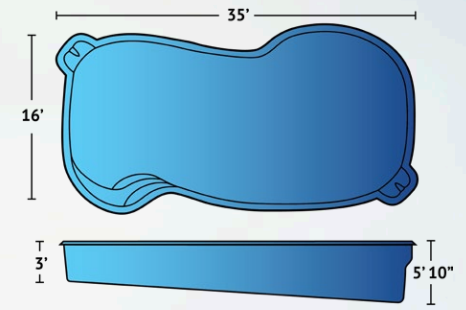

OCEAN

CALIFORNIA

SLATE

SANDSTONE

WHITE

** Swatches above are actual pictures of gelcoat color samples. Final product may reflect slight variations, particularly when filled with water.*

Large Pools

* All pool dimensions are approximate. Final product may vary slightly.

Palmetto

The Palmetto, measuring 30'6" by 14'7", is a contemporary, rectangular design that features a spacious tanning ledge (6' long, & 12" deep) at the shallow end of the pool, followed by a full-width bench seat, and sleek side-entry steps leading to the shallow end of the pool floor. At 5'9", the deep end of the pool, offers another full-width bench seat, perfect for relaxing. There is also a safety ledge built around the pool perimeter. This amazing pool represents simplicity and comfort with all the features one could ask for in a modern pool, including an area great for sunbathing or kids at play.

SPECIFICATIONS:

Dimensions

Exterior	14'7" x 30'6"
Interior	13' x 28'10"

Pool Depth 4'6" to 5'9"

Ledge Depth 12" Splash Pad

Features Built-In Tanning Ledge
(2) Full-Width Benches
Graduated Depth
Sleek Side-Entry Steps
Safety Ledge