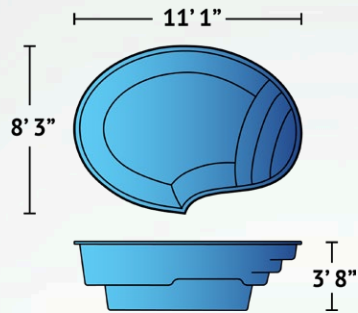

SPECIFICATIONS:

Dimensions

Exterior	13'3" x 18'7"
Interior	11'3" x 16'6"

Depth	3' to 4'6"
-------	------------

Features	Built-Out Bench Seat Graduated Depth Discreet Entry Steps Unique Pool Shape
----------	--

June Bug

You won't want to go back inside once you install the June Bug pool! Shaped in the 'kidney bean' design, the curvaceous June Bug will delight loungers, sunbathers and recreational swimmers alike. Dramatic circular steps at the shallow side invite you to enjoy a refreshing dip in the clear water. Gradually sloping to a 5' maximum depth, the dimensions of the June Bug, 20'3" by 12'9", give ample room for family fun and entertaining.

SPECIFICATIONS:

Dimensions

Exterior	12'9" x 20'3"
Interior	11'5" x 19'4"

Depth	3' to 5'
-------	----------

Features	Graduated Depth Rounded Entry Steps Kidney Bean Shape Open Activity Area
----------	---

Small Pools / Patio Pools

* Pool dimensions are approximate. Final product may vary slightly.

* All small pools can be retrofitted with spa jets to create the perfect swim spa.

Cove

Perfect for small backyards or sites with limited space, the Cove can be installed as a pool or retrofitted with jets to create a relaxing swim spa. The Cove measures 12'4" by 8'1" in an oval shape with a modern flair, and features curved entry steps and bench seating around the perimeter of the pool. The Cove is a great pool for relaxing, sun bathing, and mingling with friends and family.